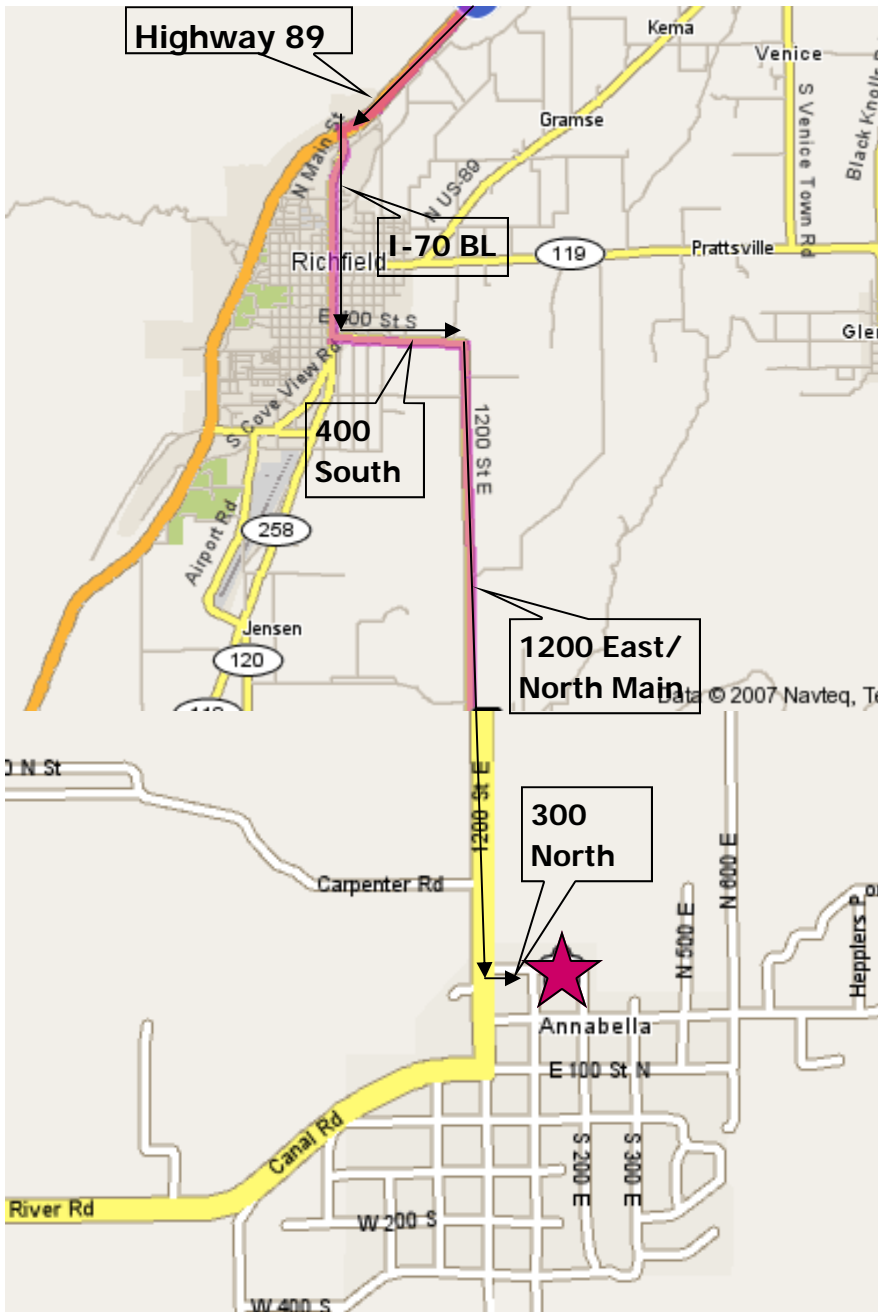

# UDVC Live Basic DV Training

**Date:** October 20-22, 2010

**Time:**

Wednesday : 8:00am-5:00pm

Thursday : 8:00am-5:00pm

Friday: 8:00am-4:30pm

**Training Location:** Sevier County

Posse, South Unit, 835 East 300 North, Richfield, UT 84701

From I-15 Southbound, Take **exit #188** toward **Scipio**

Turn **L** on **US-50**

Turn **R** on **UT-256** (turns into Highway 89)

Turn **R** on **I-70 West** (towards Richfield)

.....  
Take **exit #40**, **L** onto **I-70 BL** towards Richfield

Turn **L** on **400 South**

Turn **L** on **1200 East/ North Main**

Turn **L** on **300 North**

This is where the map to the left begins